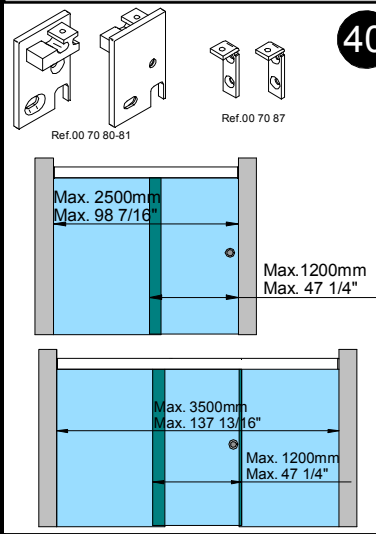

SOPORTE FLOTANTE / WALL TO WALL SUPPORT / SUPPORT FLOTTANT / SUPPORTO LATERALE