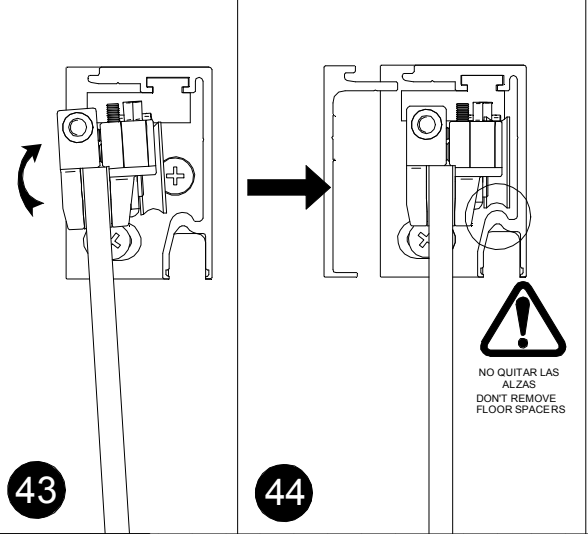

SOPORTE FLOTANTE / WALL TO WALL SUPPORT / SUPPORT FLOTTANT / SUPPORTO LATERALE