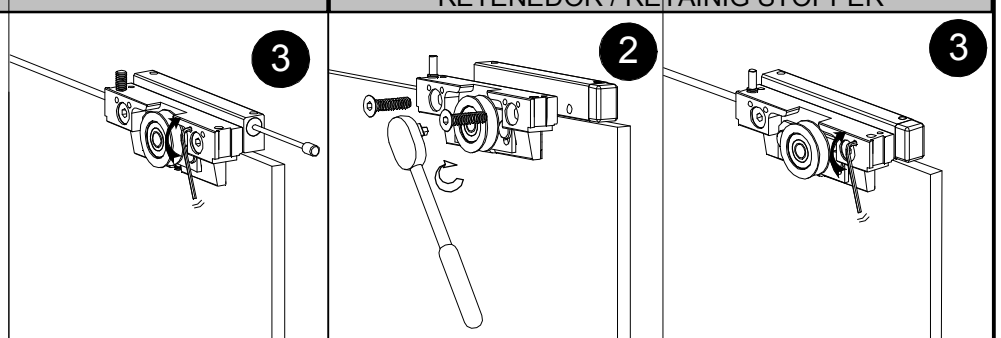

MONTAJE A PARED / WALL MOUNT / ASSEMBLAGE A MUR / MONTAGGIO A MURO