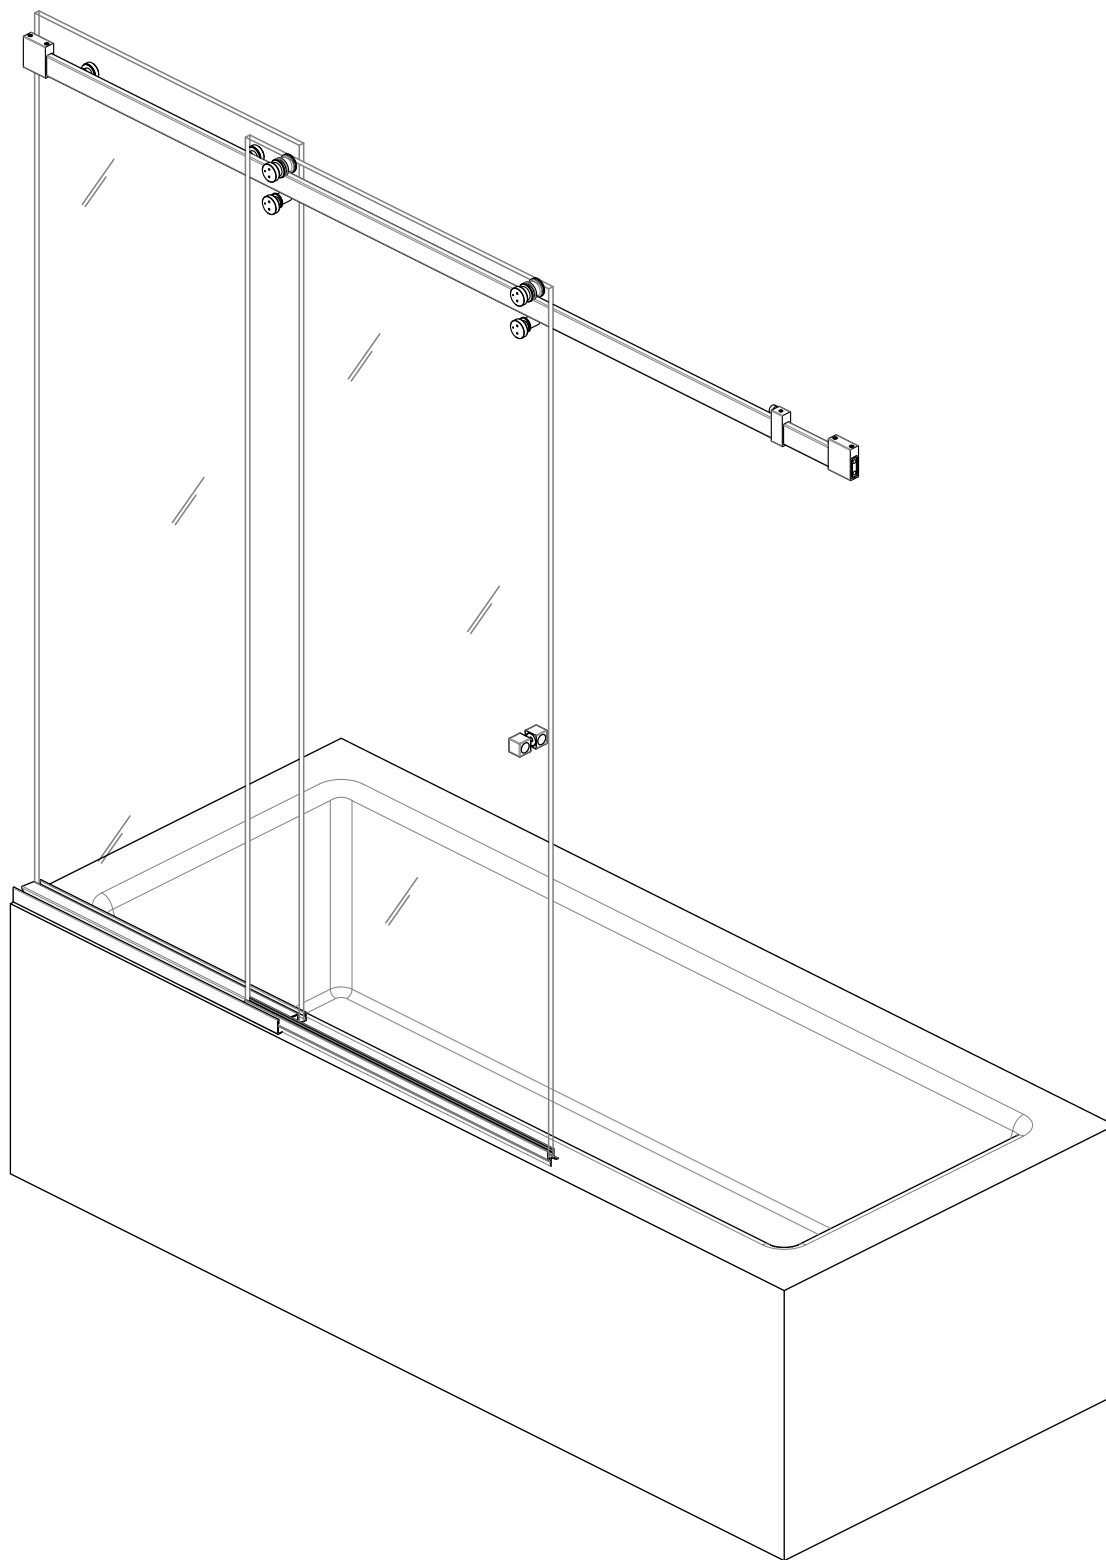

BZQ9
SHOWER BOXE "HIP ZAC"
KIT FOR BATH TUBS
1000 - 2000 mm - SQUARE SECTION

Installation instructions

Packing List

Optionals parts

Tools supplied

Tools required

Fittings required