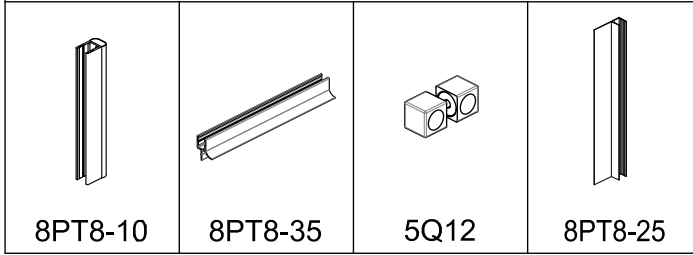

BZQ9
SHOWER BOXE "HIP ZAC"
KIT FOR BATH TUBS
1000 - 2000 mm - SQUARE SECTION

Installation instructions

Packing List

Optionals parts

Tools supplied

Tools required

Fittings required