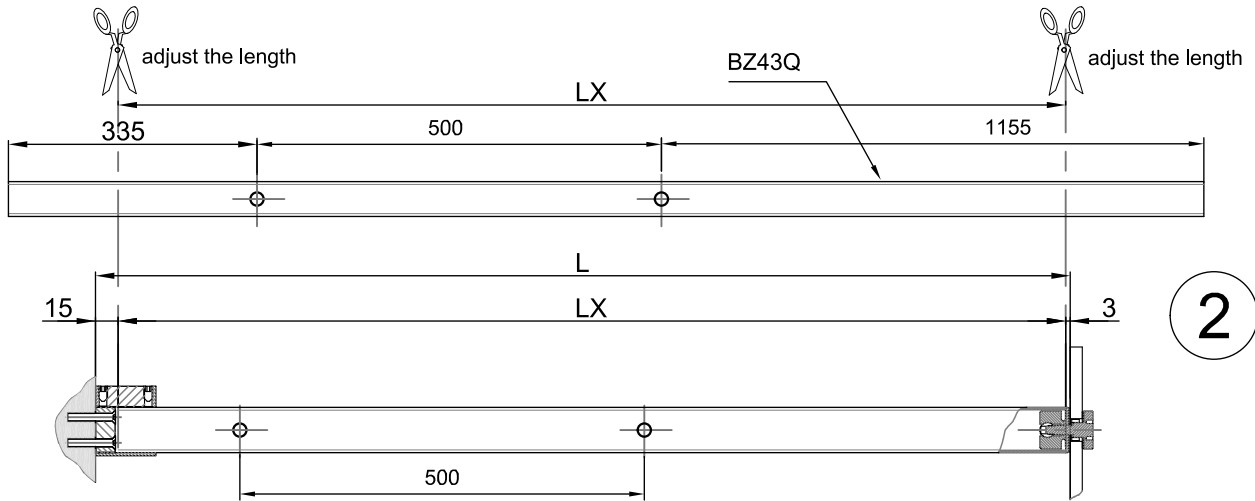

BZQ7
KIT WITH 1 FIXED GLASS PANEL
1200-1800mm - SQUARE SECTION

Installation instructions

Packing List	
	BZ10Q 2 X
	BZ30Q 1 X
	BZ43Q 1 X
	BZ51 1 X
	BZ58 1 X
	BZ60 1 X
	BZ70Q 2 X
	BZ80Q 1 X
	BZ90Q 1 X

Optionals parts				
				
8P08	4428	5Q12	8PT160-61	8PT8-25

Tools supplied	Tools required	Fittings required
 CH-NEUS	   	 n x

1A

1B

6

11