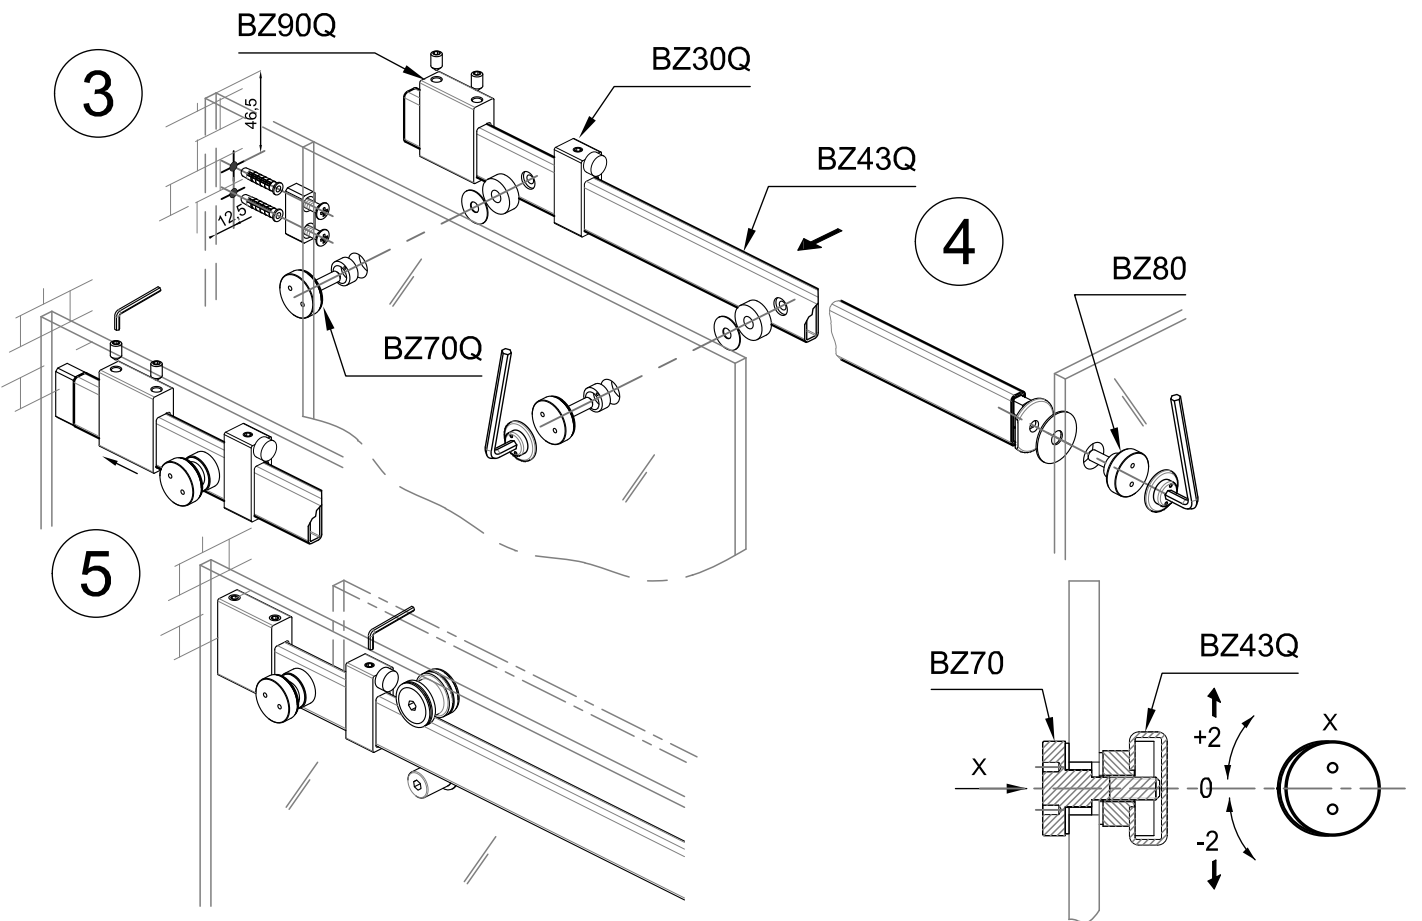

BZQ7
KIT WITH 1 FIXED GLASS PANEL
1200-1800mm - SQUARE SECTION

Installation instructions

Packing List	
	BZ10Q 2 X
	BZ30Q 1 X
	BZ43Q 1 X
	BZ51 1 X
	BZ58 1 X
	BZ60 1 X
	BZ70Q 2 X
	BZ80Q 1 X
	BZ90Q 1 X

Optionals parts				
				
8P08	4428	5Q12	8PT160-61	8PT8-25

Tools supplied	Tools required	Fittings required
 CH-NEUS	   	 n x

1A

1B

6

11