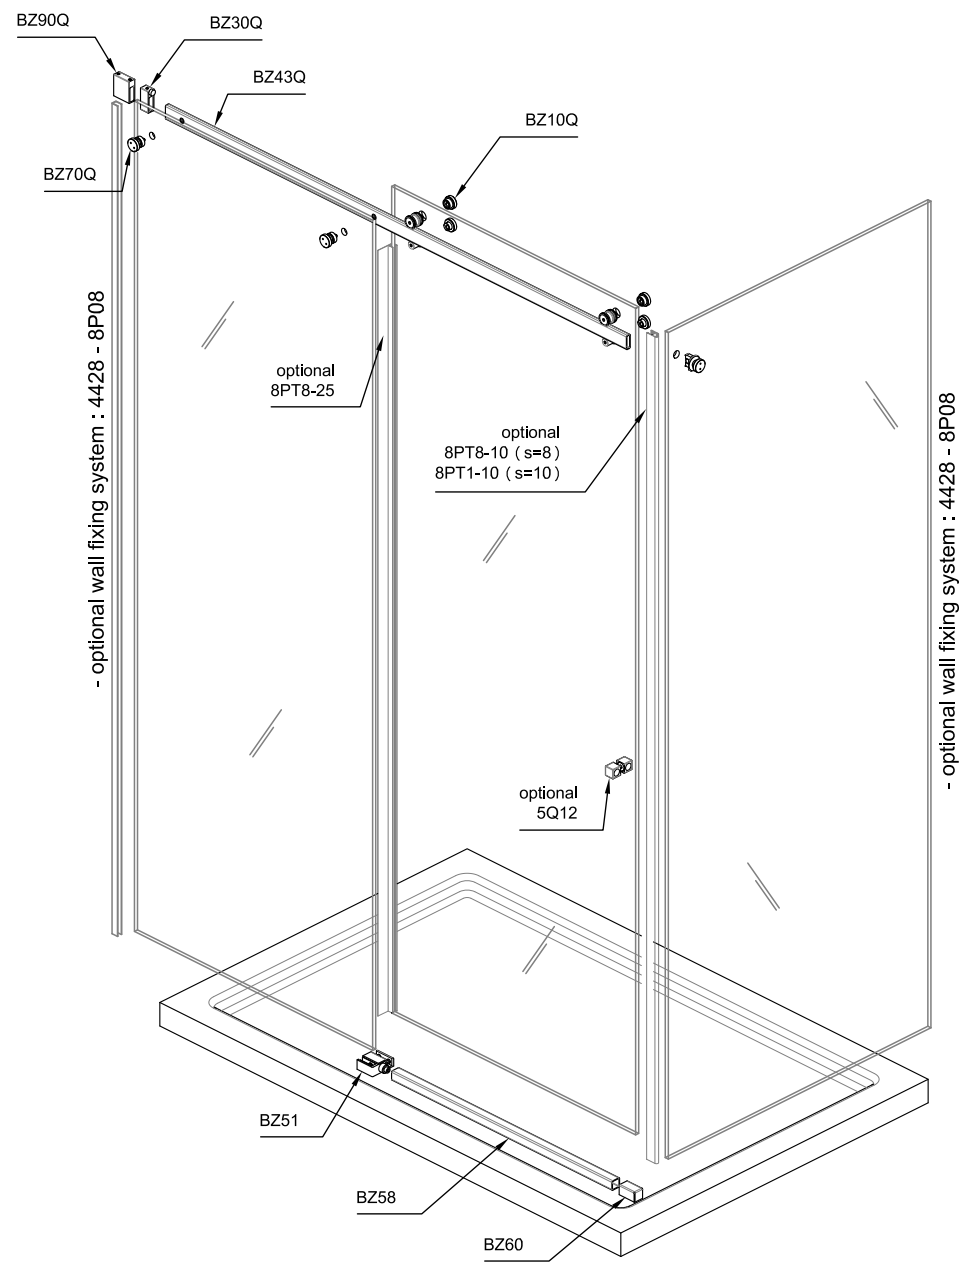

BZQ7
KIT WITH 1 FIXED GLASS PANEL
1200-1800mm - SQUARE SECTION

Installation instructions

Packing List	
	BZ10Q 2 X
	BZ30Q 1 X
	BZ43Q 1 X
	BZ51 1 X
	BZ58 1 X
	BZ60 1 X
	BZ70Q 2 X
	BZ80Q 1 X
	BZ90Q 1 X

Optionals parts				
				
8P08	4428	5Q12	8PT160-61	8PT8-25

Tools supplied	Tools required	Fittings required
 CH-NEUS	   	 n x

1A

1B

6

11