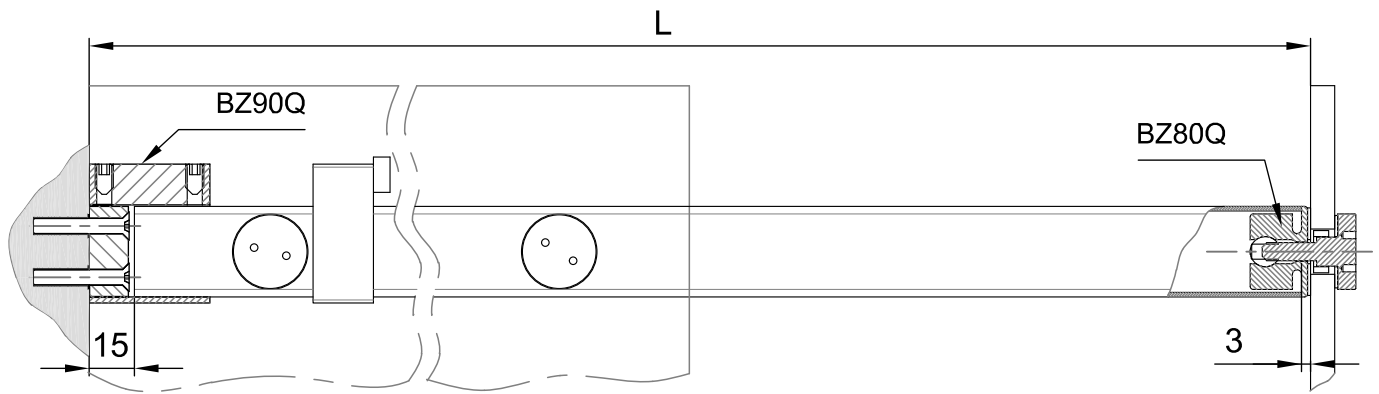

BZQ7
KIT WITH 1 FIXED GLASS PANEL
1200-1800mm - SQUARE SECTION

Installation instructions

Packing List	
	BZ10Q 2 X
	BZ30Q 1 X
	BZ43Q 1 X
	BZ51 1 X
	BZ58 1 X
	BZ60 1 X
	BZ70Q 2 X
	BZ80Q 1 X
	BZ90Q 1 X

Optionals parts				
				
8P08	4428	5Q12	8PT160-61	8PT8-25

Tools supplied	Tools required	Fittings required
 CH-NEUS	   	 n x

1A

1B

6

11