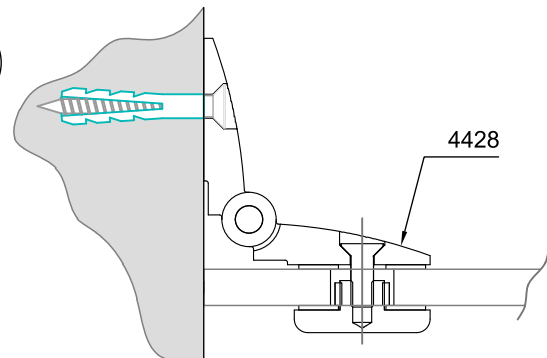

BZQ7
KIT WITH 1 FIXED GLASS PANEL
1200-1800mm - SQUARE SECTION

Installation instructions

Packing List	
	BZ10Q 2 X
	BZ30Q 1 X
	BZ43Q 1 X
	BZ51 1 X
	BZ58 1 X
	BZ60 1 X
	BZ70Q 2 X
	BZ80Q 1 X
	BZ90Q 1 X

Optionals parts				
				
8P08	4428	5Q12	8PT160-61	8PT8-25

Tools supplied	Tools required	Fittings required
 CH-NEUS	   	 n x

1A

1B

6

11