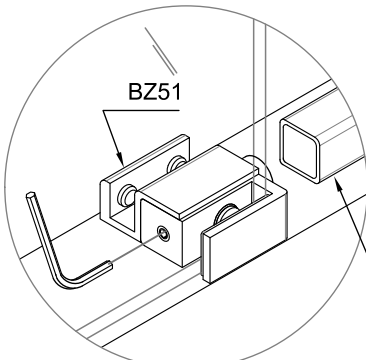

BZQ7
KIT WITH 1 FIXED GLASS PANEL
1200-1800mm - SQUARE SECTION

Installation instructions

Packing List	
	BZ10Q 2 X
	BZ30Q 1 X
	BZ43Q 1 X
	BZ51 1 X
	BZ58 1 X
	BZ60 1 X
	BZ70Q 2 X
	BZ80Q 1 X
	BZ90Q 1 X

Optionals parts				
				
8P08	4428	5Q12	8PT160-61	8PT8-25

Tools supplied	Tools required	Fittings required
 CH-NEUS	   	 n x

1A

1B

6

11