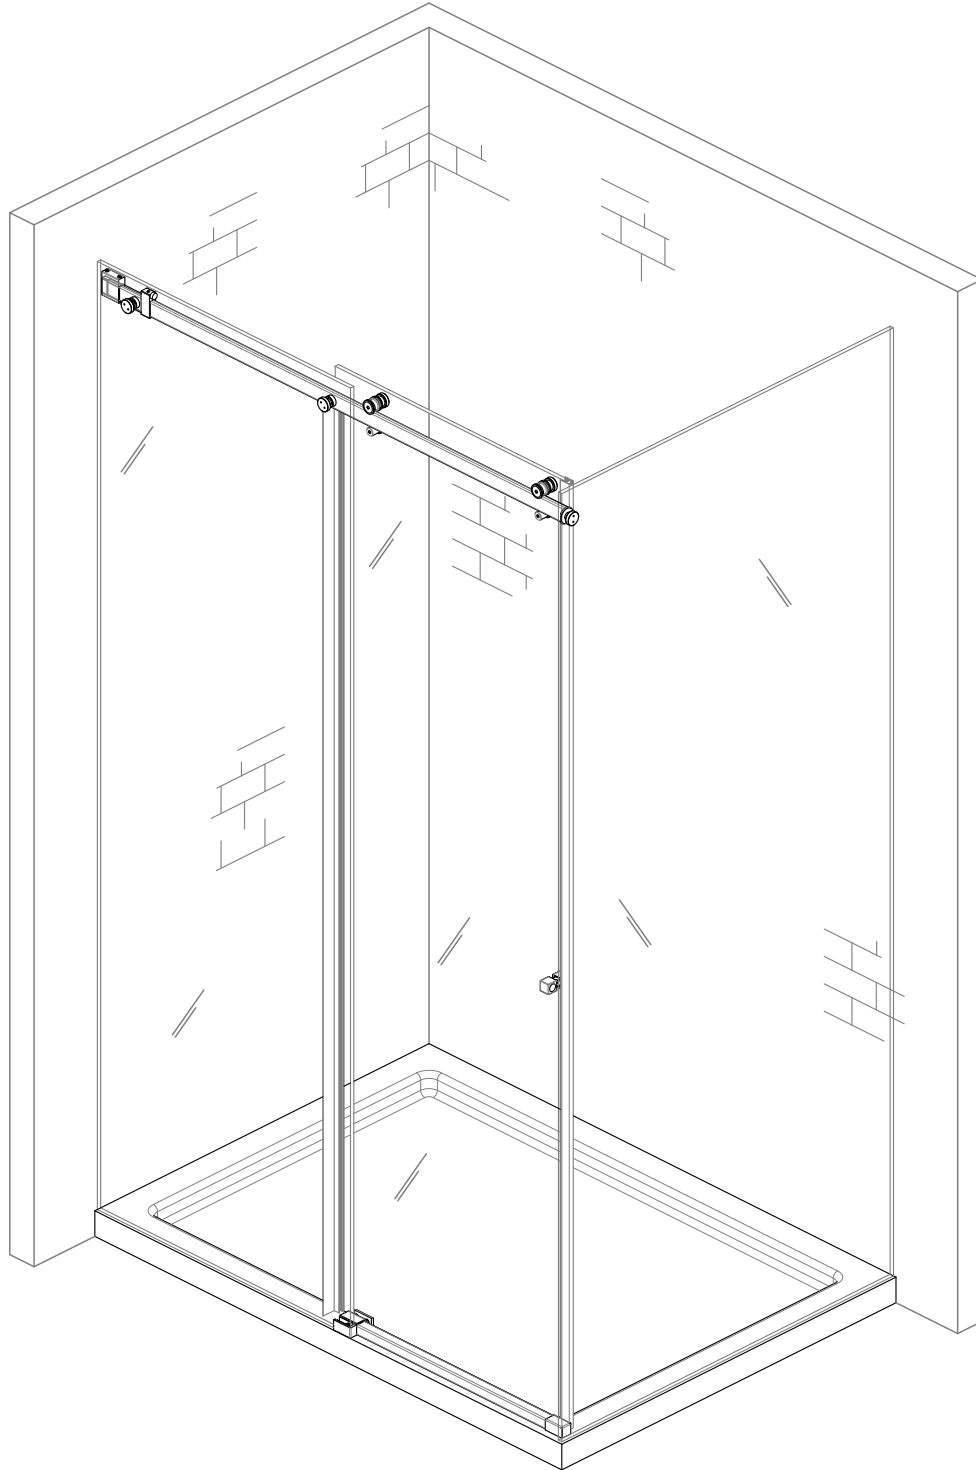

BZQ7
KIT WITH 1 FIXED GLASS PANEL
1200-1800mm - SQUARE SECTION

Installation instructions

Packing List	
	BZ10Q 2 X
	BZ30Q 1 X
	BZ43Q 1 X
	BZ51 1 X
	BZ58 1 X
	BZ60 1 X
	BZ70Q 2 X
	BZ80Q 1 X
	BZ90Q 1 X

Optionals parts				
				
8P08	4428	5Q12	8PT160-61	8PT8-25