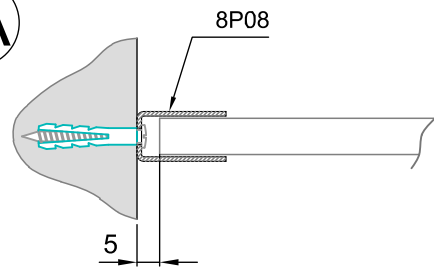

BZQ7
KIT WITH 1 FIXED GLASS PANEL
1200-1800mm - SQUARE SECTION

Installation instructions

Packing List	
	BZ10Q 2 X
	BZ30Q 1 X
	BZ43Q 1 X
	BZ51 1 X
	BZ58 1 X
	BZ60 1 X
	BZ70Q 2 X
	BZ80Q 1 X
	BZ90Q 1 X

Optionals parts				
				
8P08	4428	5Q12	8PT160-61	8PT8-25

Tools supplied	Tools required	Fittings required
 CH-NEUS	   	 n x

1A

1B

6

11