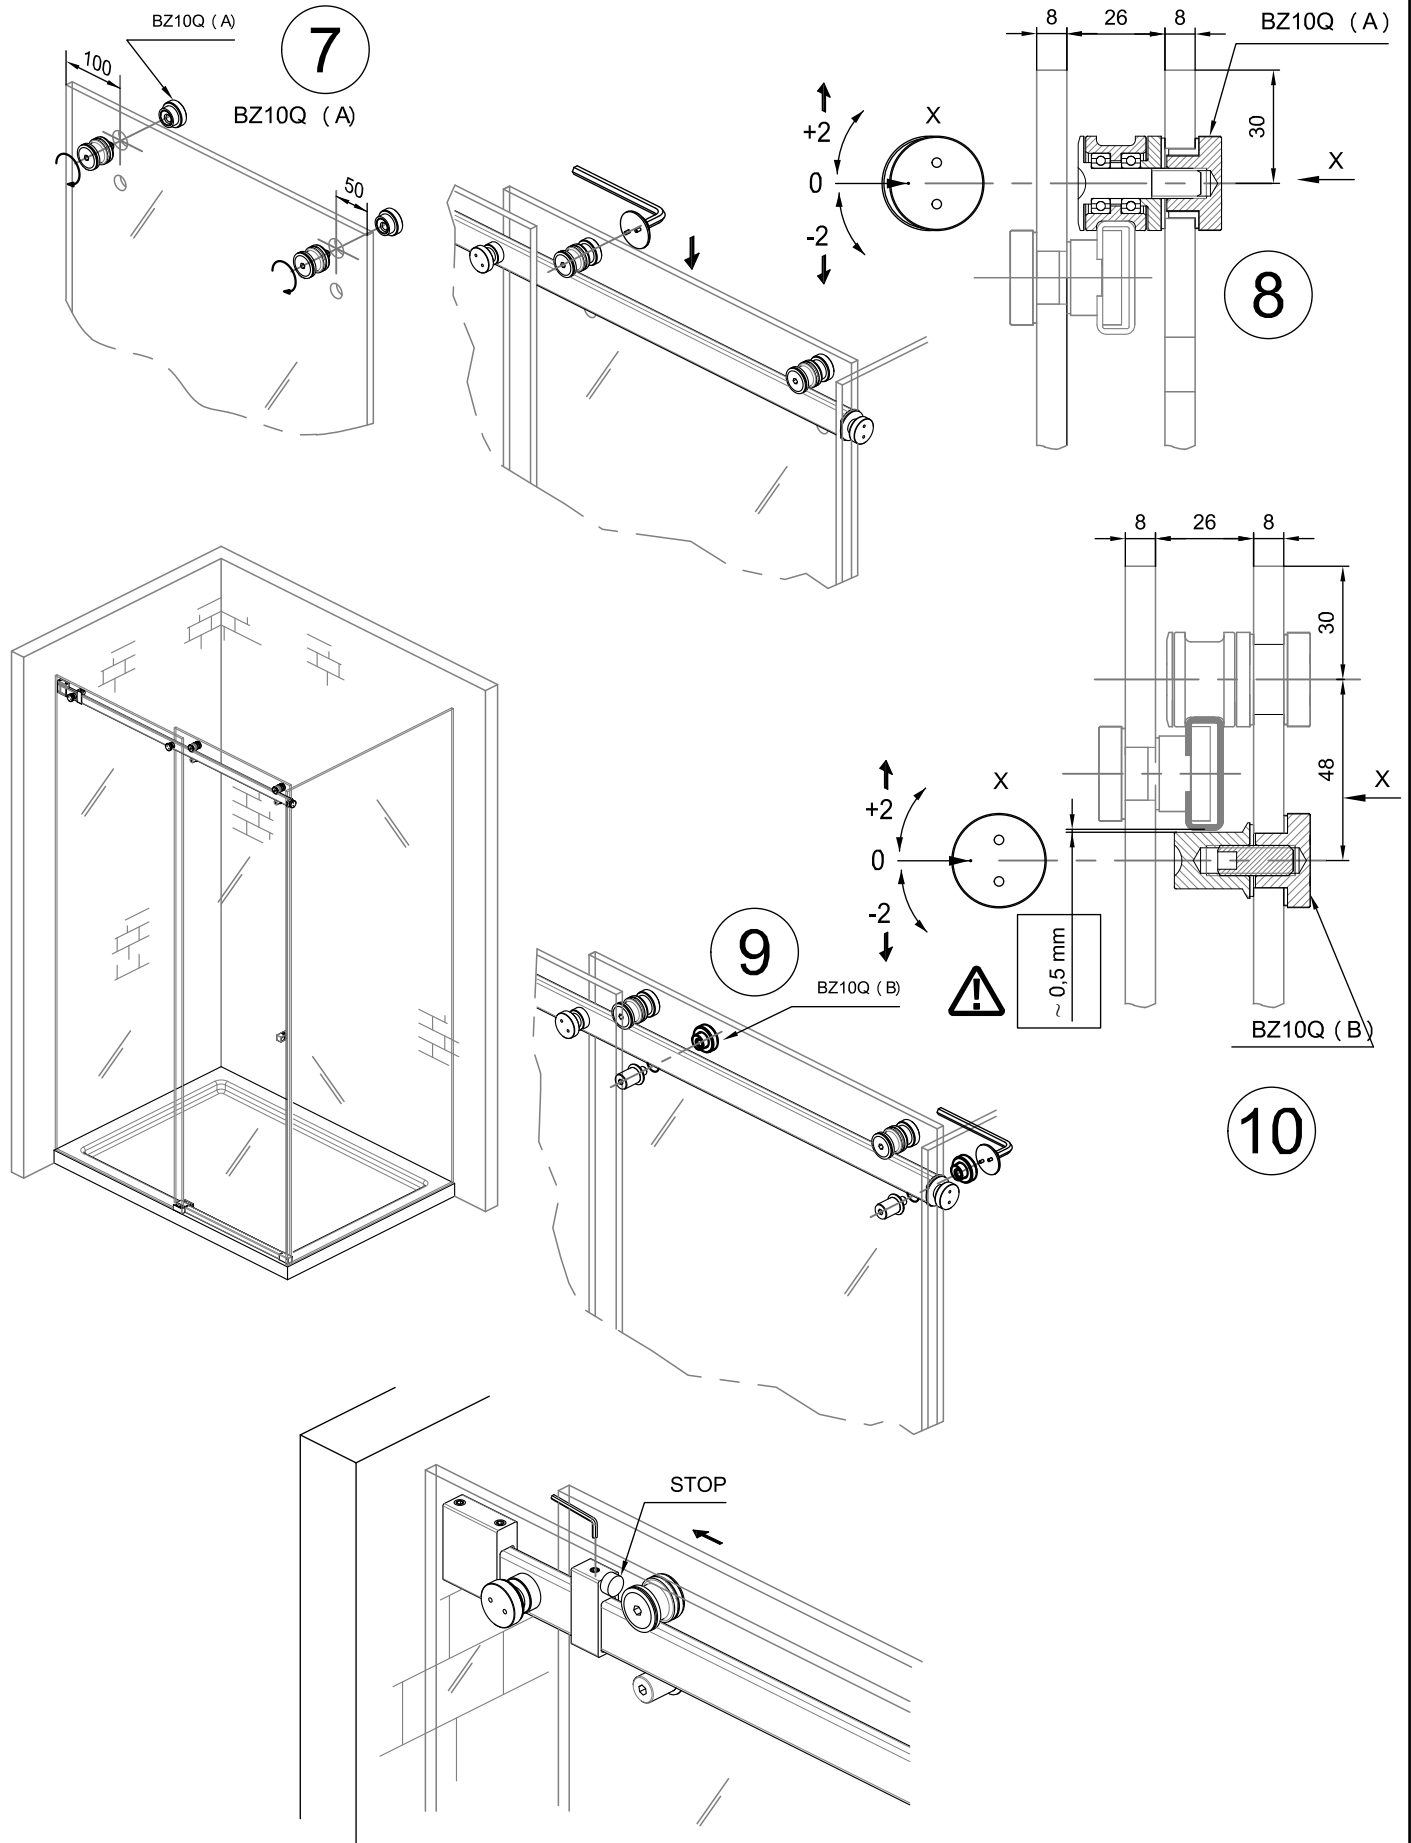

BZQ7
KIT WITH 1 FIXED GLASS PANEL
1200-1800mm - SQUARE SECTION

Installation instructions

Packing List	
	BZ10Q 2 X
	BZ30Q 1 X
	BZ43Q 1 X
	BZ51 1 X
	BZ58 1 X
	BZ60 1 X
	BZ70Q 2 X
	BZ80Q 1 X
	BZ90Q 1 X

Optionals parts				
				
8P08	4428	5Q12	8PT160-61	8PT8-25

Tools supplied	Tools required	Fittings required
 CH-NEUS	   	 n x

1A

1B

6

11