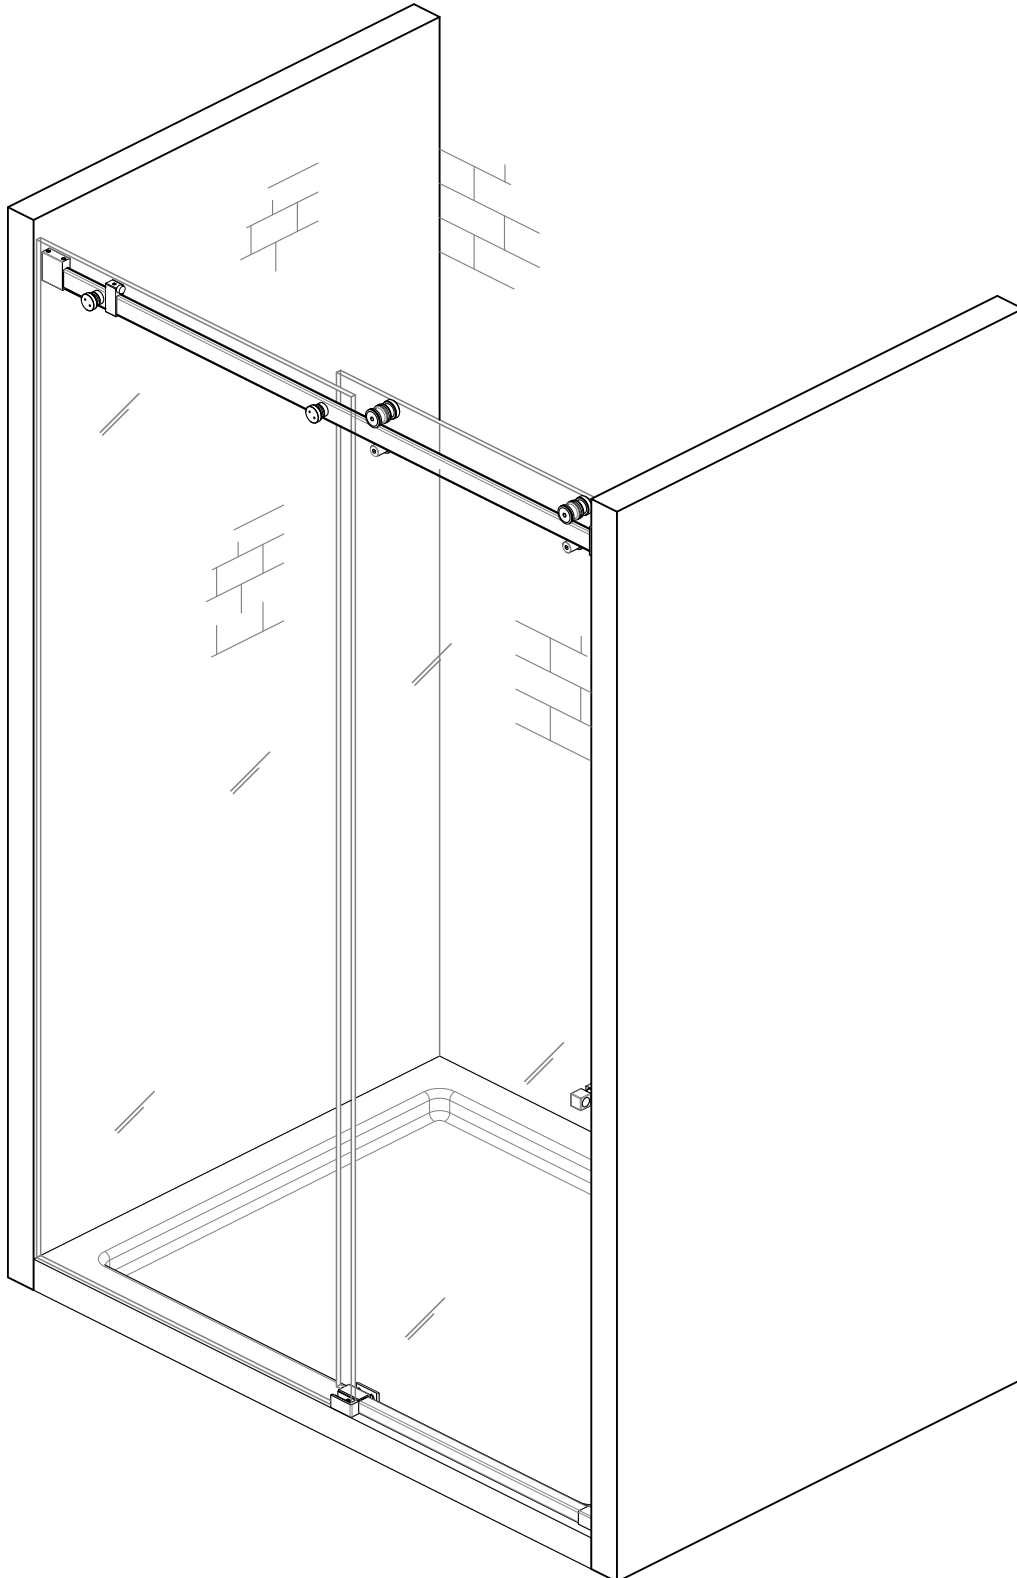

BZQ3  
SHOWER BOXE "HIP ZAC"  
NICHE KIT - SQUARE SECTION

Installation instructions

Packing List	
	BZ10Q 2 X
	BZ30Q 1 X
	BZ43Q 2 X
	BZ51 1 X
	BZ58 1 X
	BZ60 1 X
	BZ70Q 2 X
	BZ90Q 2 X

Optionals parts				
				
8P08	4428	5Q12	8PT160-61	8PT8-25