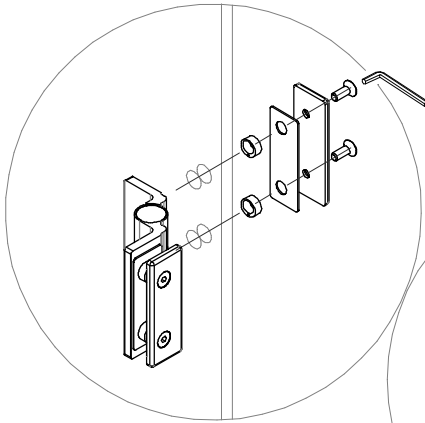

INNER DOORS

COLLIO

8681 - 8683

8-10-12
GLASS

Tools required

1

2