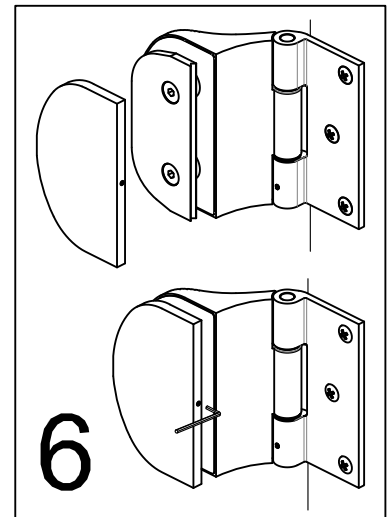

# INNER DOORS

8666

8-10-12  
GLASS

Tools required

Fittings required

3

4

5