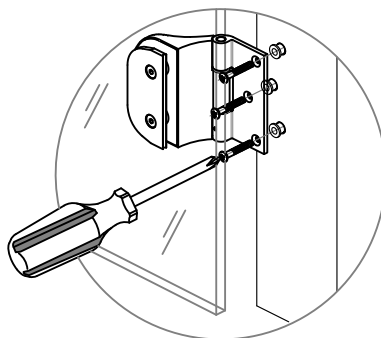

# INNER DOORS

8666

8-10-12  
GLASS

Tools required

Fittings required

3

4

5