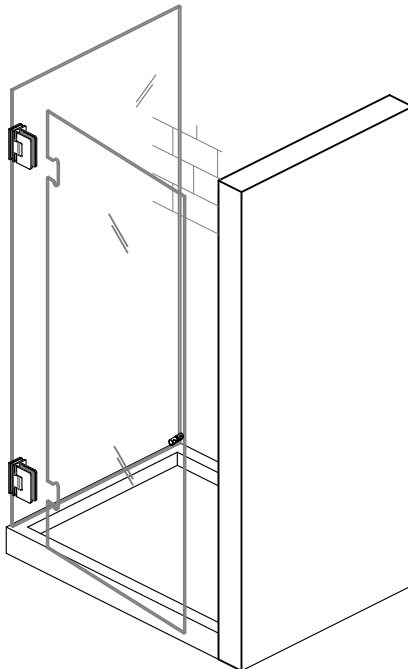

SHOWER BOXES

8506

GLASS

Tools required

6-8-10

1

2

SHOWER BOXES

8506R

GLASS

Tools required

6-8-10

1

2

3