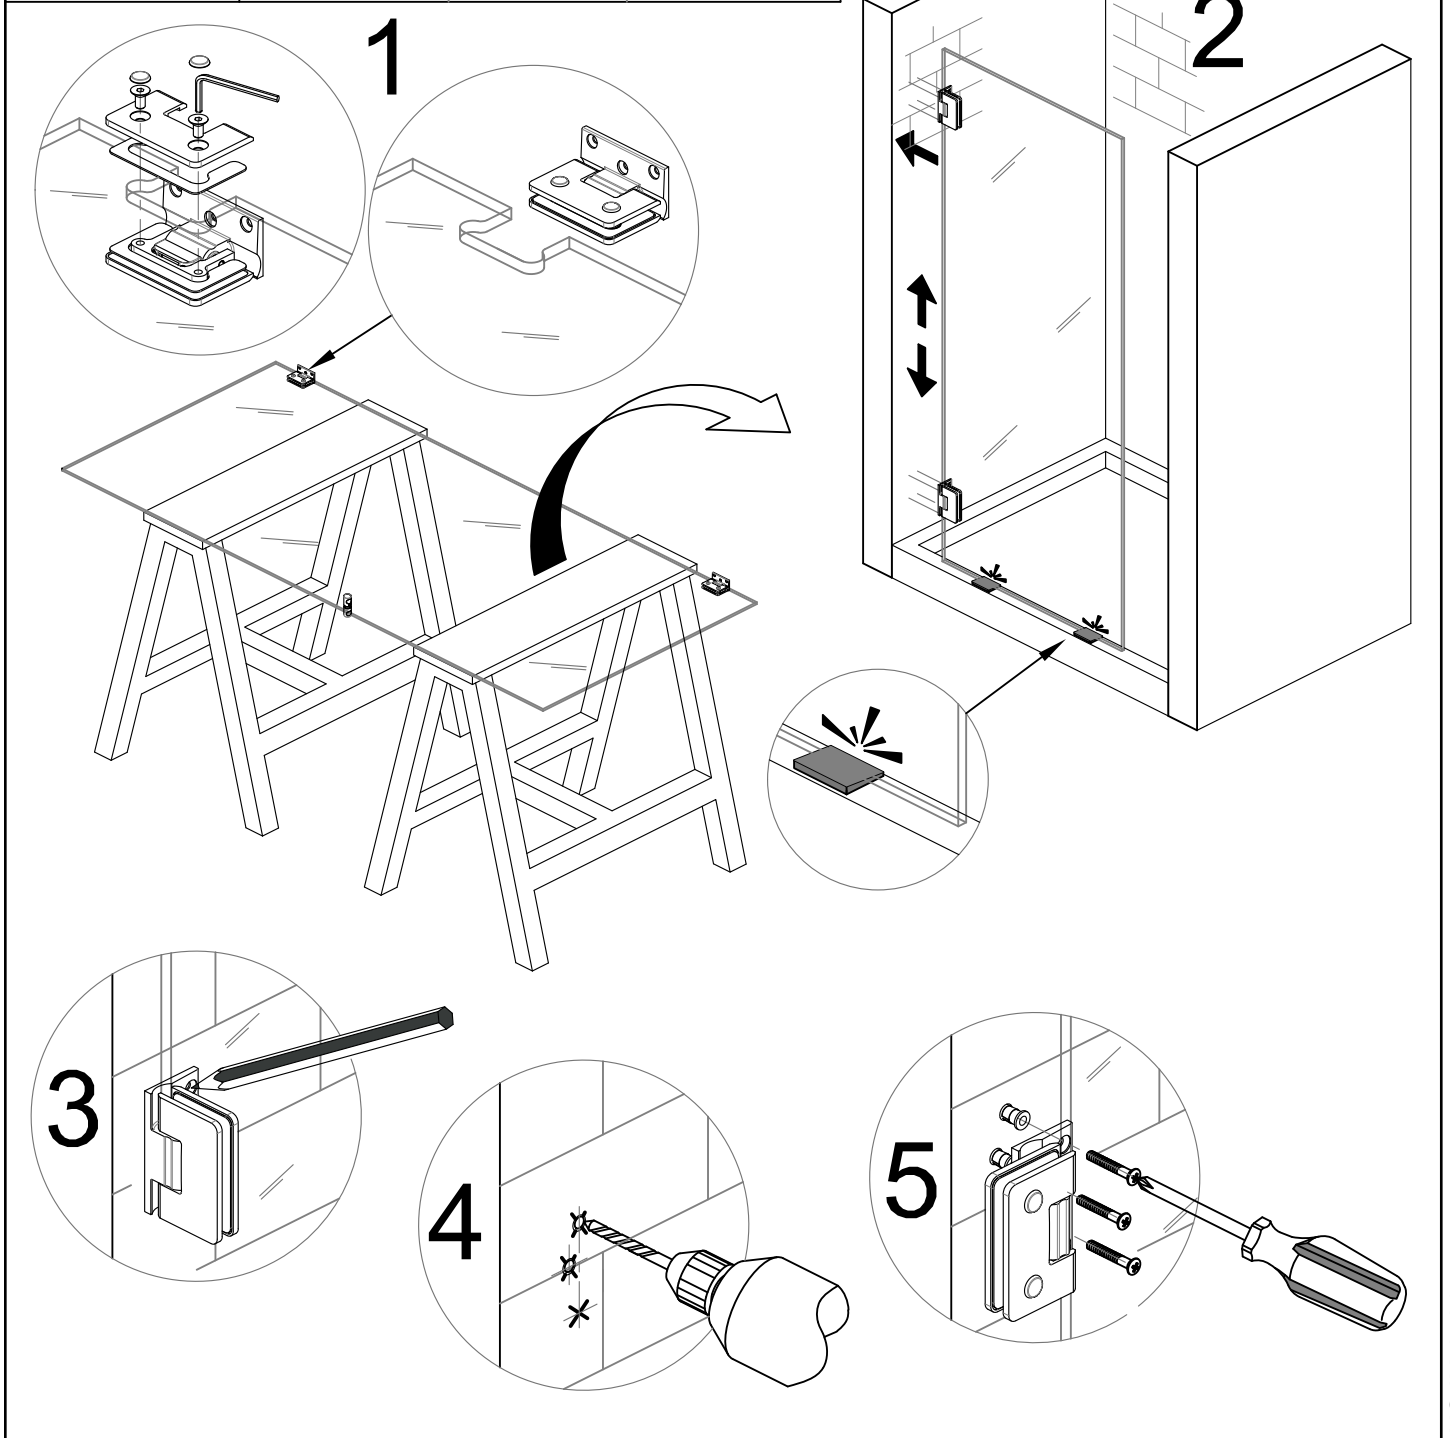

BOX DOCCIA

8501

		Tools required 	Fittings required 
---	---	---	---

 <p>6</p> <p>6-8-10</p> <p>GLASS</p>	 <p>8-10</p> <p>SEALS</p>
---	--

BOX DOCCIA

8501R

		Tools required	Fittings required
			 3 x

 6-8-10	 2x	 2x
GLASS	SEALS	

1

2

3

4

5

6

lock

reg reg