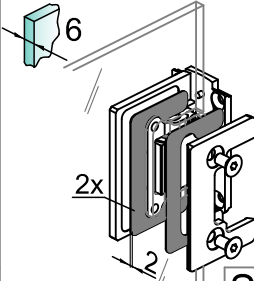

BOX DOCCIA

8500N

Tools required

Fittings required

6-8-10

GLASS

2x

SEALS