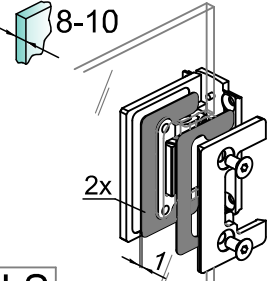

BOX DOCCIA

8500N

Tools required

Fittings required

6-8-10

GLASS

2x

SEALS