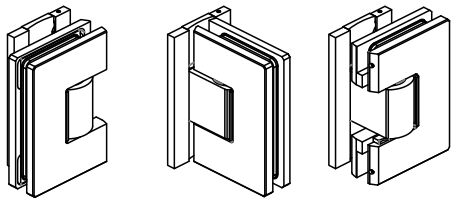

BOX DOCCIA

8500N

Tools required

Fittings required

6-8-10

GLASS

2x

SEALS

2x