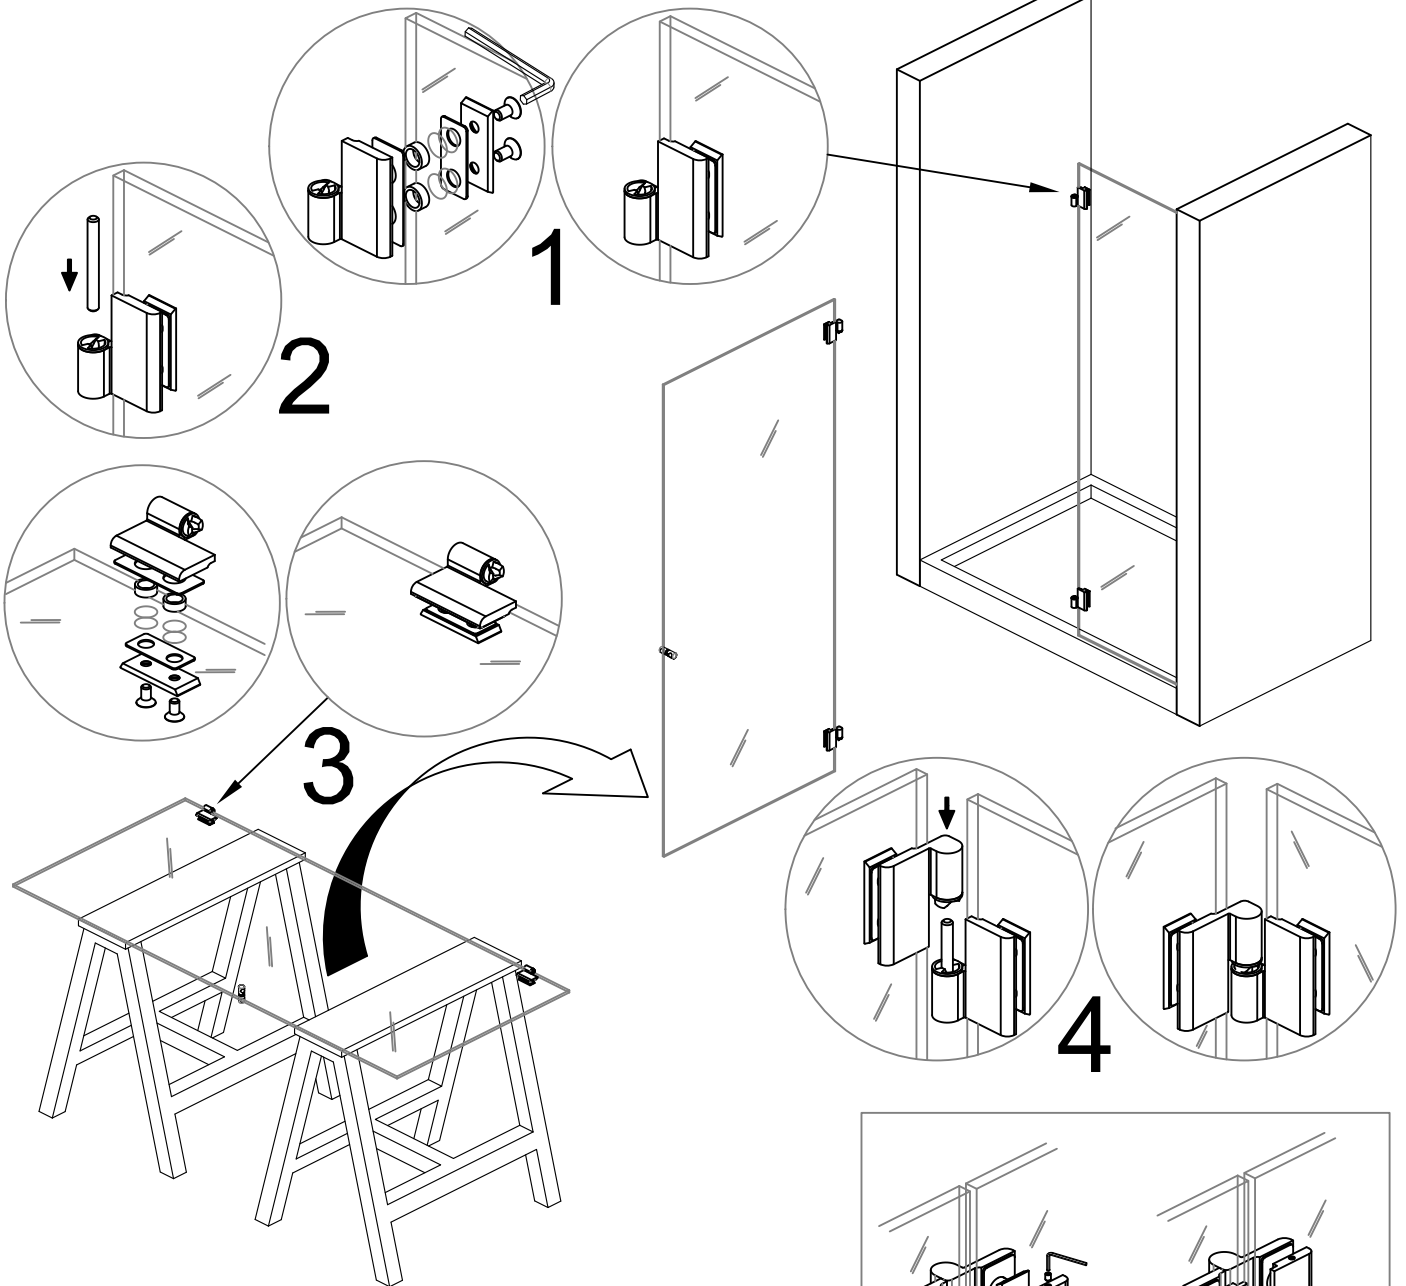

BOX DOCCIA

8410N

Tools required

Fittings required

6 - 8 - 10
GLASS

S	A	B	Profilo - Seal
6 mm	7 mm	28,5 mm	8PT8-10
8 mm	6 mm	29,5 mm	8PT1-10
10 mm	8 mm	27,5 mm	8PT1-10

BOX DOCCIA

8411N

Tools required

S	A	B	Profilo - Seal
6 mm	3 mm	25 mm	8PT8-30
8 mm	3 mm	25 mm	8PT1-30
10 mm	3 mm	25 mm	8PT1-30

6 - 8 - 10
GLASS

COVER