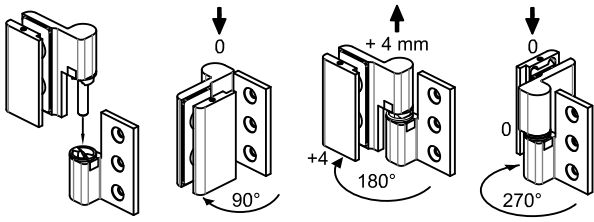

BOX DOCCIA

8410N

Tools required

Fittings required

6 - 8 - 10
GLASS

S	A	B	Profilo - Seal
6 mm	7 mm	28,5 mm	8PT8-10
8 mm	6 mm	29,5 mm	8PT1-10
10 mm	8 mm	27,5 mm	8PT1-10

BOX DOCCIA

8411N

Tools required

S	A	B	Profilo - Seal
6 mm	3 mm	25 mm	8PT8-30
8 mm	3 mm	25 mm	8PT1-30
10 mm	3 mm	25 mm	8PT1-30

6 - 8 - 10
GLASS

COVER