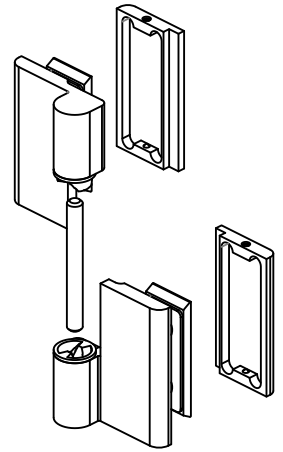

BOX DOCCIA

8410N

Tools required

Fittings required

6 - 8 - 10
GLASS

S	A	B	Profilo - Seal
6 mm	7 mm	28,5 mm	8PT8-10
8 mm	6 mm	29,5 mm	8PT1-10
10 mm	8 mm	27,5 mm	8PT1-10

BOX DOCCIA

8411N

Tools required

S	A	B	Profilo - Seal
6 mm	3 mm	25 mm	8PT8-30
8 mm	3 mm	25 mm	8PT1-30
10 mm	3 mm	25 mm	8PT1-30

6 - 8 - 10
GLASS

COVER