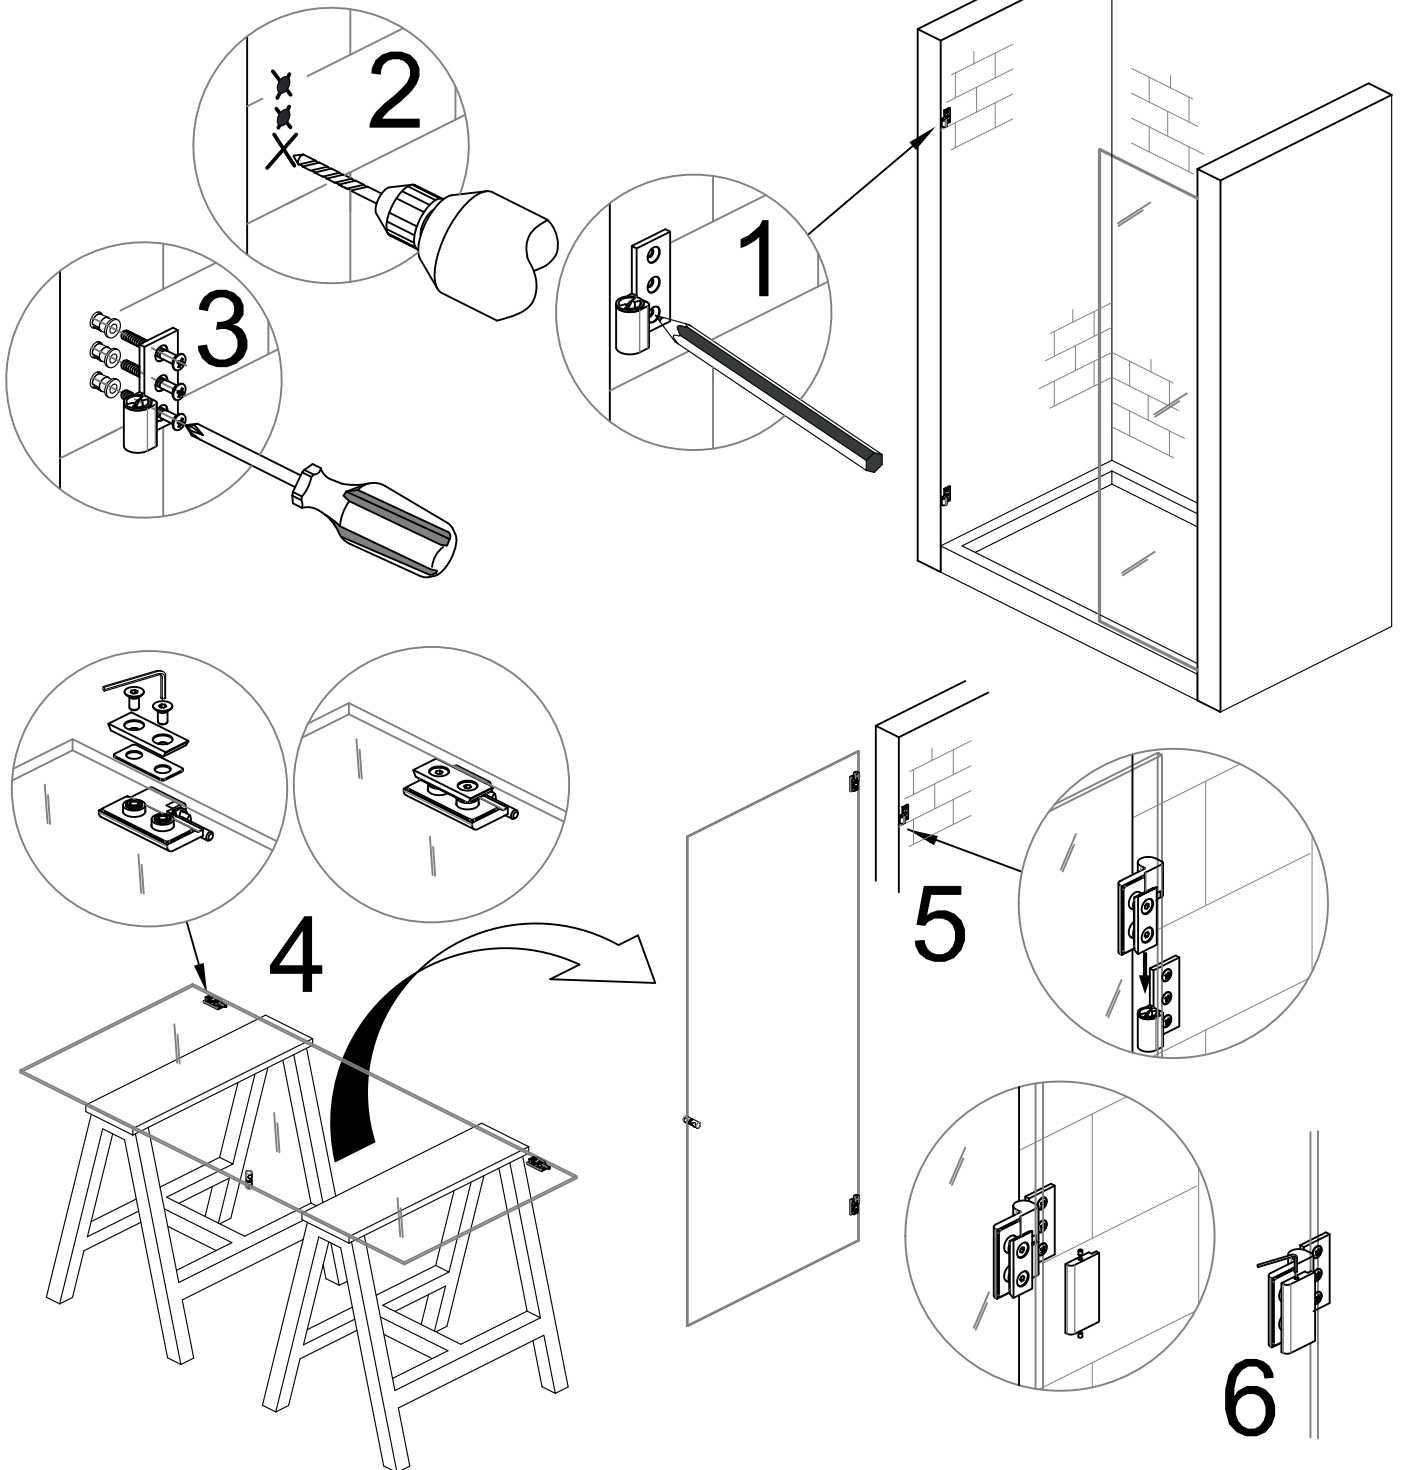

BOX DOCCIA

8410N

Tools required

Fittings required

6 - 8 - 10
GLASS

S	A	B	Profilo - Seal
6 mm	7 mm	28,5 mm	8PT8-10
8 mm	6 mm	29,5 mm	8PT1-10
10 mm	8 mm	27,5 mm	8PT1-10

BOX DOCCIA

8411N

Tools required

S	A	B	Profilo - Seal
6 mm	3 mm	25 mm	8PT8-30
8 mm	3 mm	25 mm	8PT1-30
10 mm	3 mm	25 mm	8PT1-30

6 - 8 - 10
GLASS

COVER