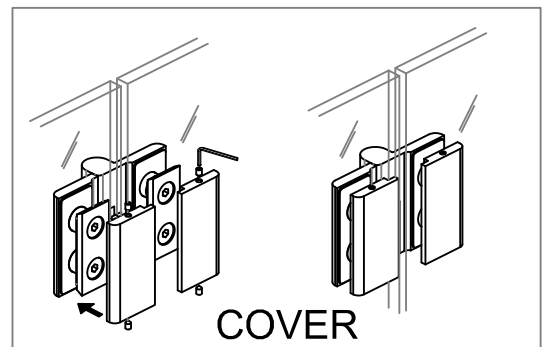

BOX DOCCIA

8410N

Tools required

Fittings required

6 - 8 - 10
GLASS

S	A	B	Profilo - Seal
6 mm	7 mm	28,5 mm	8PT8-10
8 mm	6 mm	29,5 mm	8PT1-10
10 mm	8 mm	27,5 mm	8PT1-10

BOX DOCCIA

8411N

Tools required

S	A	B	Profilo - Seal
6 mm	3 mm	25 mm	8PT8-30
8 mm	3 mm	25 mm	8PT1-30
10 mm	3 mm	25 mm	8PT1-30

6 - 8 - 10
GLASS

COVER