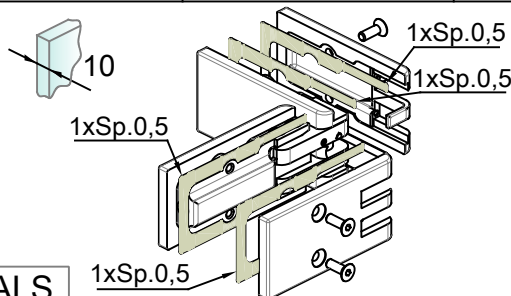

BOX DOCCIA

Bilobina

825E50

Tools required

8 / 10

GLASS

SEALS

1

2

3

4x

3° | 3°  
req reg