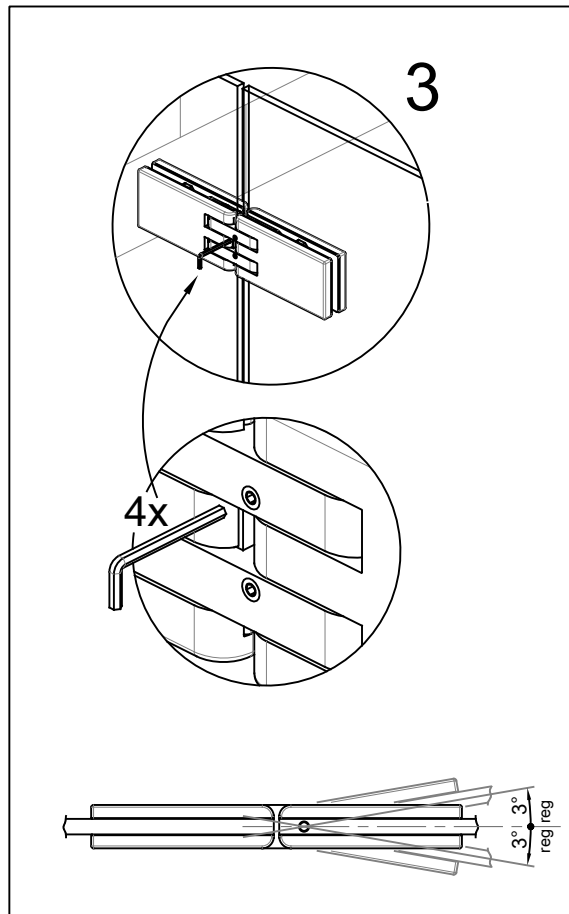

BOX DOCCIA

Bilobina

825E50

Tools required

8 / 10

GLASS

SEALS

1

2

3

4x

3° | 3°  
req reg