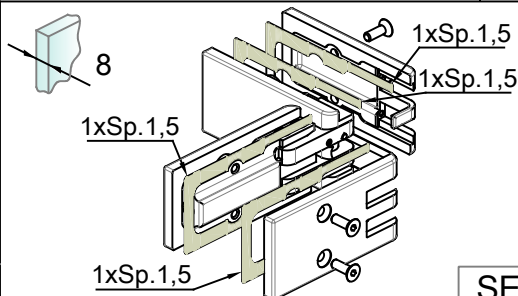

BOX DOCCIA

Bilobina

825E50

Tools required

8 / 10

GLASS

SEALS

1

2

3

4x

3° | 3°  
req reg