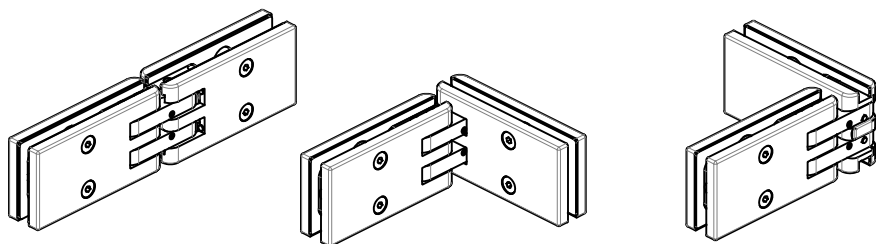

BOX DOCCIA

Bilobina

825E50

Tools required

8 / 10

GLASS

SEALS

1

2

3

4x

3° | 3°  
req reg