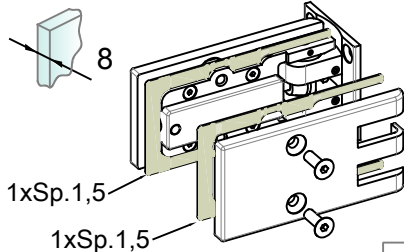

BOX DOCCIA

Bilobina

825E00

Tools required

Fittings required

8 / 10

GLASS

SEALS