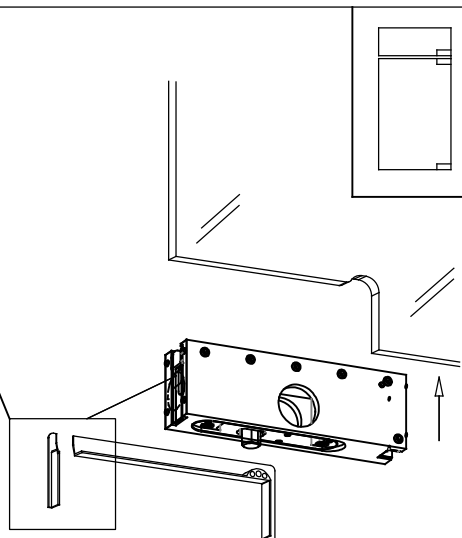

SERRATURA 100E32

100E32 LOCK

8mm
÷
13,52

Seals installation