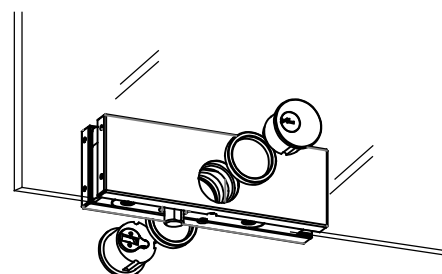

SERRATURA 100E32

100E32 LOCK

8mm
÷
13,52

Seals installation