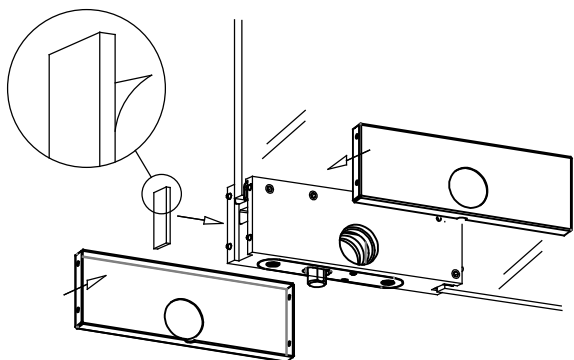

SERRATURA 100E32

100E32 LOCK

8mm
÷
13,52

Seals installation