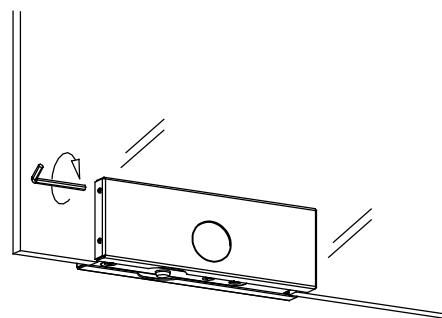

SERRATURA 100E32

100E32 LOCK

8mm
÷
13,52

Seals installation