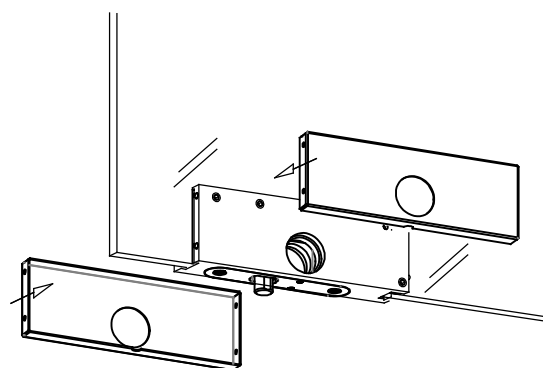

SERRATURA 100E32

100E32 LOCK

8mm
÷
13,52

Seals installation