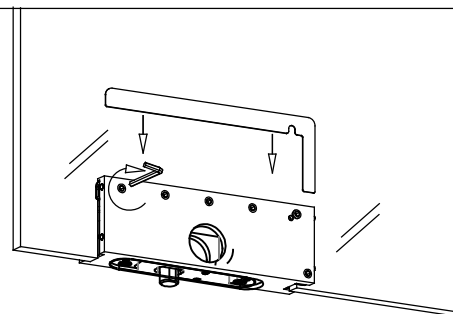

SERRATURA 100E32

100E32 LOCK

8mm
÷
13,52

Seals installation