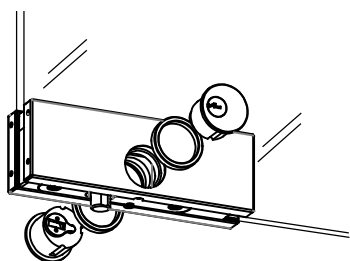

SERRATURA 100E32

100E32 LOCK

8mm
÷
13,52

Seals installation