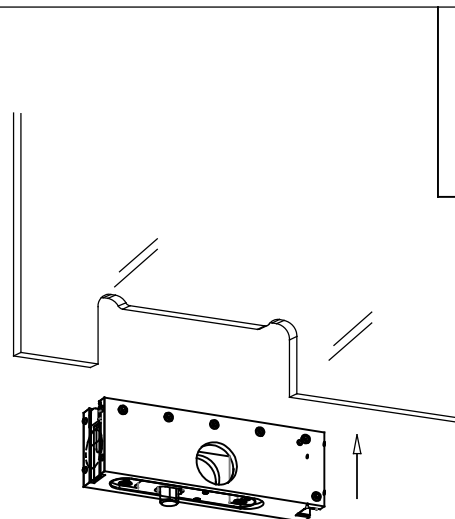

SERRATURA 100E32

100E32 LOCK

8mm
÷
13,52

Seals installation