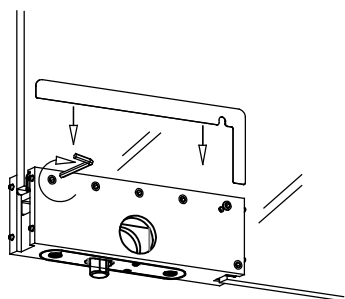

SERRATURA 100E32

100E32 LOCK

8mm
÷
13,52

Seals installation