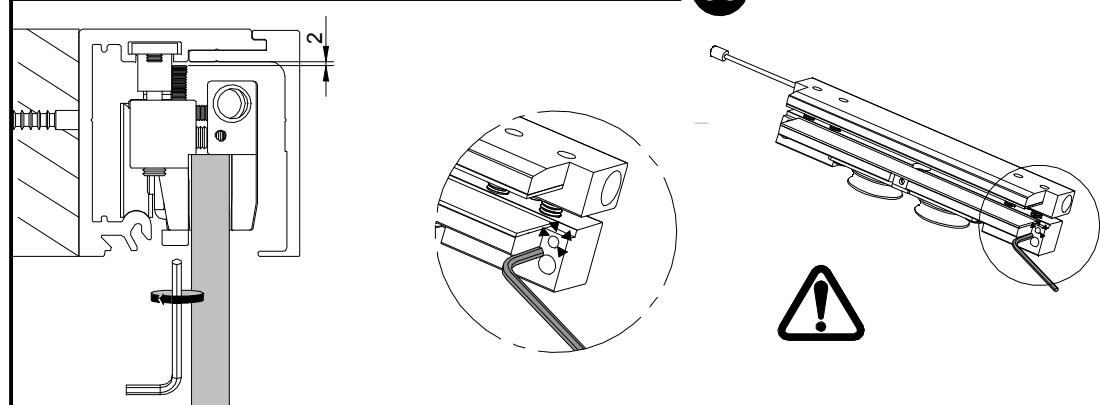

ANTIDESCARRILAMIENTO / ANTI-DERAILMENT /
ANTI-DÉRAILLEMENT / ANTI-DERAGLIAMENTO

33