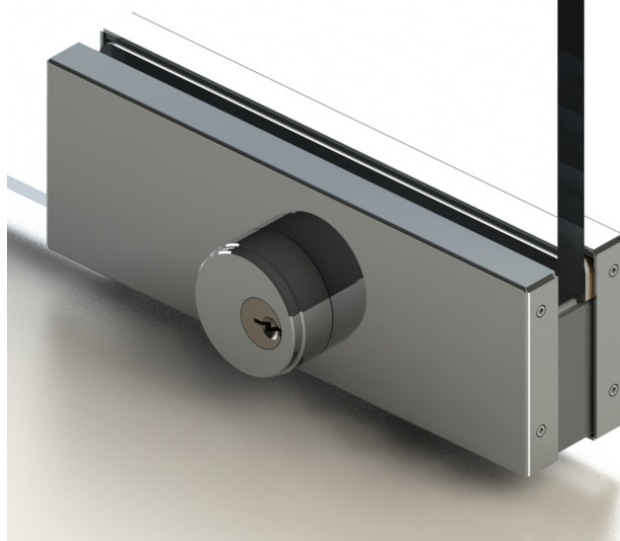

100E32

Bottom lock with American cylinder

Serratura inferiore con cilindro americano

Floor lock for doors with 1/2" and 3/8" (8 to 12mm) glass thickness. Can be installed on both internal and external doors and can be combined with Colcom Biloba Unica hinges series and Maxima patch fittings series.

The round cylinder is the typical one used in North America and it's not included in the lock.*

The lock is small in its dimensions and the floor meeting point can be chosen from: a floor mounting plate or bushing with anti-dust closure.

Serratura a pavimento per porte in vetro di spessore 1/2" e 3/8" (8÷12mm). Si installa su porte interne ed esterne ed è abbinabile alle cerniere della serie Biloba Unica e alla serie Maxima di Colcom.

Il cilindro rotondo è il classico in uso nel mercato nord americano e non è incluso nella serratura.*

La serratura ha dimensioni ridotte e l'incontro a terra può essere scelto tra: piastrina a pavimento o boccola con chiusura antipolvere.

* american cylinder features

caratteristiche del cilindro americano

- thread - filetto : **1-5/32"-32 class 2b**
- length - lunghezza : **1-1/8"**
- cam type - tipologia camma : **Adams Rite**
- example - esempio : www.mcmaster.com/#1301a12/=16hcyf8