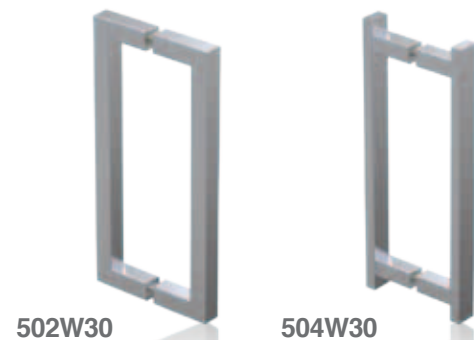

Maniglie *Handles*