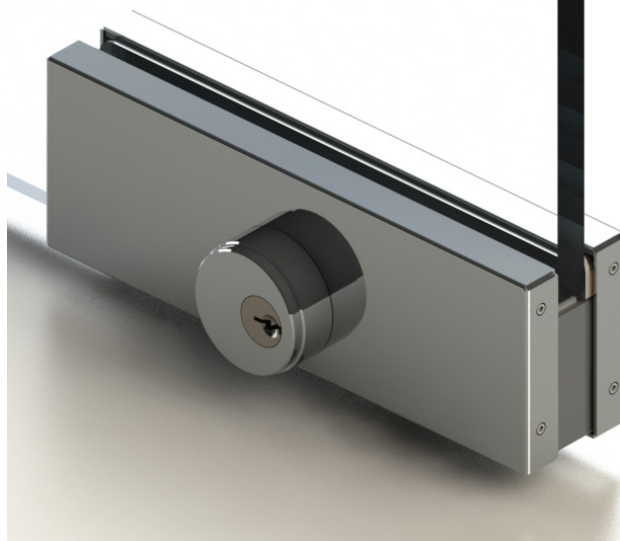

100E32

Bottom lock with American cylinder

Serratura inferiore con cilindro americano

Floor lock for doors with 1/2" and 3/8" (8 to 12mm) glass thickness. Can be installed on both internal and external doors and can be combined with Colcom Biloba Unica hinges series and Maxima patch fittings series.

The round cylinder is the typical one used in North America and it's not included in the lock.*

The lock is small in its dimensions and the floor meeting point can be chosen from: a floor mounting plate or bushing with anti-dust closure.

Serratura a pavimento per porte in vetro di spessore 1/2" e 3/8" (8÷12mm). Si installa su porte interne ed esterne ed è abbinabile alle cerniere della serie Biloba Unica e alla serie Maxima di Colcom.

Il cilindro rotondo è il classico in uso nel mercato nord americano e non è incluso nella serratura.*

La serratura ha dimensioni ridotte e l'incontro a terra può essere scelto tra: piastrina a pavimento o boccola con chiusura antipolvere.